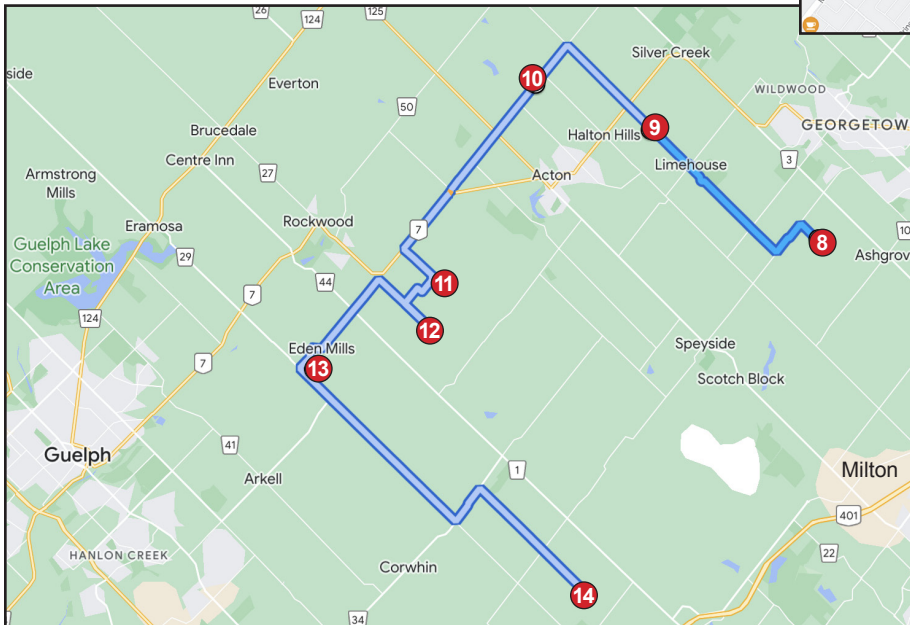

# Fine Arts Society of Milton presents FASM Studio Tour

Saturday & Sunday, October 1<sup>st</sup> & 2<sup>nd</sup>  
10am – 5pm

- 773 Byng Ct. Milton 1
- 16 James St. Milton 2
- 58 King St. Milton 3
- 49 Bronte St. Milton 4
- 563 Roseheath Dr. Milton 5
- 523 Sunnyvale Cr. Milton 6
- 820 Childs Dr. Milton 7

- 8 10737 6th Line, Georgetown
- 9 13016 5th Line, Limehouse
- 10 9676 Erin Halton Townline, 32 Sideroad, Halton Hills
- 11 13655 5th Line Nassagaweya, Milton
- 12 13468 4th Line Nassagaweya, Milton
- 13 109 River Glen Path, Eden Mills
- 14 10280 2nd Line Nassagaweya, Milton

- 8307 Guelph Line, Milton 15
- 1617 Milborough Line, Hamilton 16
- 1913 Centre Rd, Hamilton 17
- 2 Palomino Dr. Carlisle/Hamilton 18
- 6459 Cedar Springs Rd, Kilbride/Burlington 19