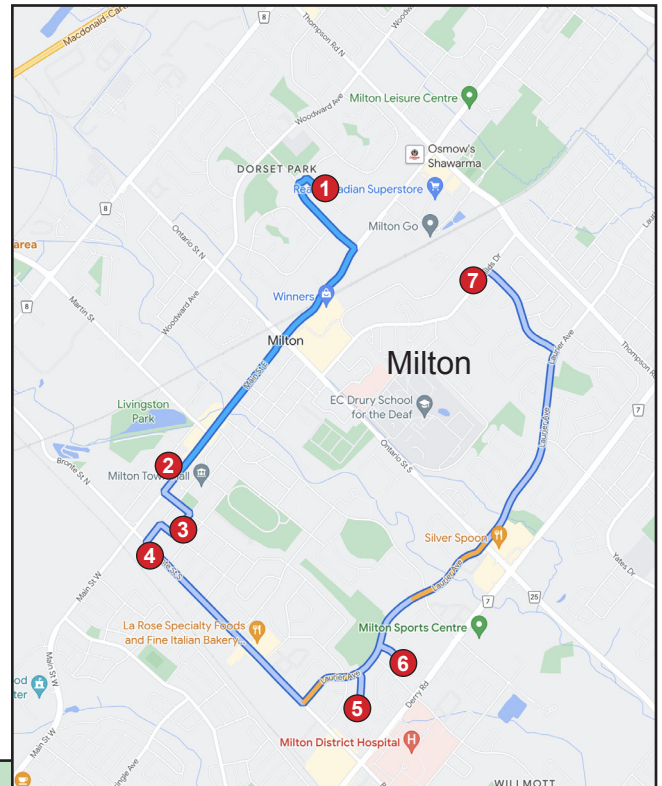

# Fine Arts Society of Milton presents FASM Studio Tour

Saturday & Sunday, October 1<sup>st</sup> & 2<sup>nd</sup>  
10am – 5pm

- 773 Byng Ct. Milton 1
- 16 James St. Milton 2
- 58 King St. Milton 3
- 49 Bronte St. Milton 4
- 563 Roseheath Dr. Milton 5
- 523 Sunnyvale Cr. Milton 6
- 820 Childs Dr. Milton 7

- 8 10737 6th Line, Georgetown
- 9 13016 5th Line, Limehouse
- 10 9676 Erin Halton Townline, 32 Sideroad, Halton Hills
- 11 13655 5th Line Nassagaweya, Milton
- 12 13468 4th Line Nassagaweya, Milton
- 13 109 River Glen Path, Eden Mills
- 14 10280 2nd Line Nassagaweya, Milton

- 8307 Guelph Line, Milton 15
- 1617 Milborough Line, Hamilton 16
- 1913 Centre Rd, Hamilton 17
- 2 Palomino Dr. Carlisle/Hamilton 18
- 6459 Cedar Springs Rd, Kilbride/Burlington 19